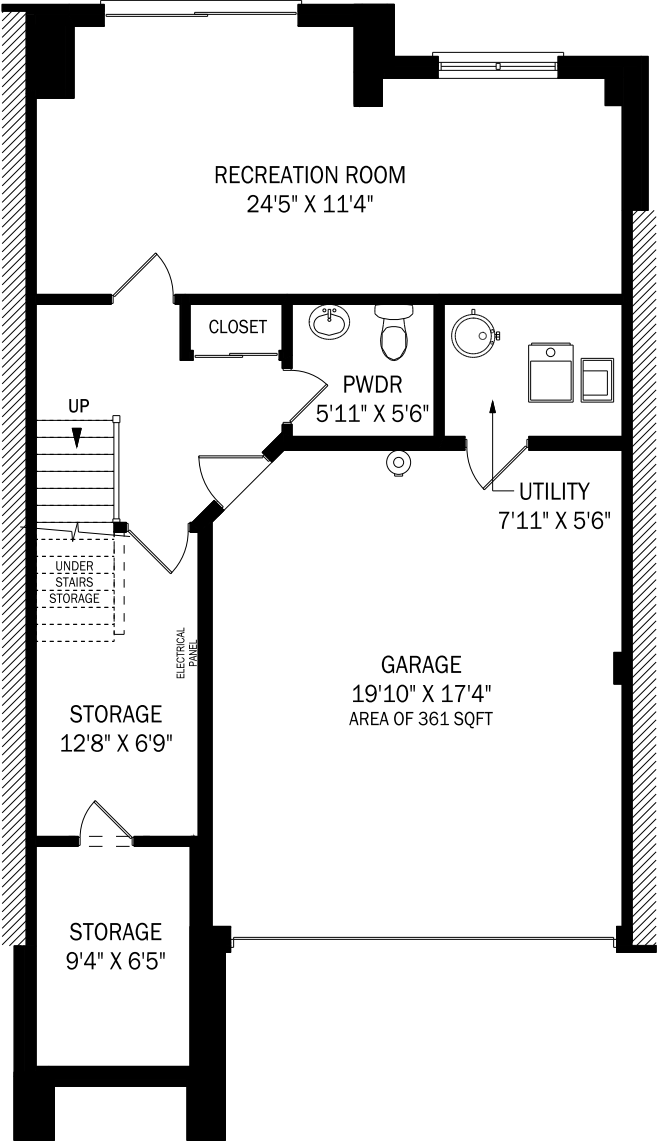

34-2400 NEYAGAWA BOULEVARD, OAKVILLE

CEILING HEIGHT 9'0"

MAIN FLOOR - 1075 SQUARE FEET

34-2400 NEYAGAWA BOULEVARD, OAKVILLE

CEILING HEIGHT 8'0"

SECOND FLOOR - 1059 SQUARE FEET

34-2400 NEYAGAWA BOULEVARD, OAKVILLE

CEILING HEIGHT 9'1"

GROUND FLOOR - 676 SQUARE FEET