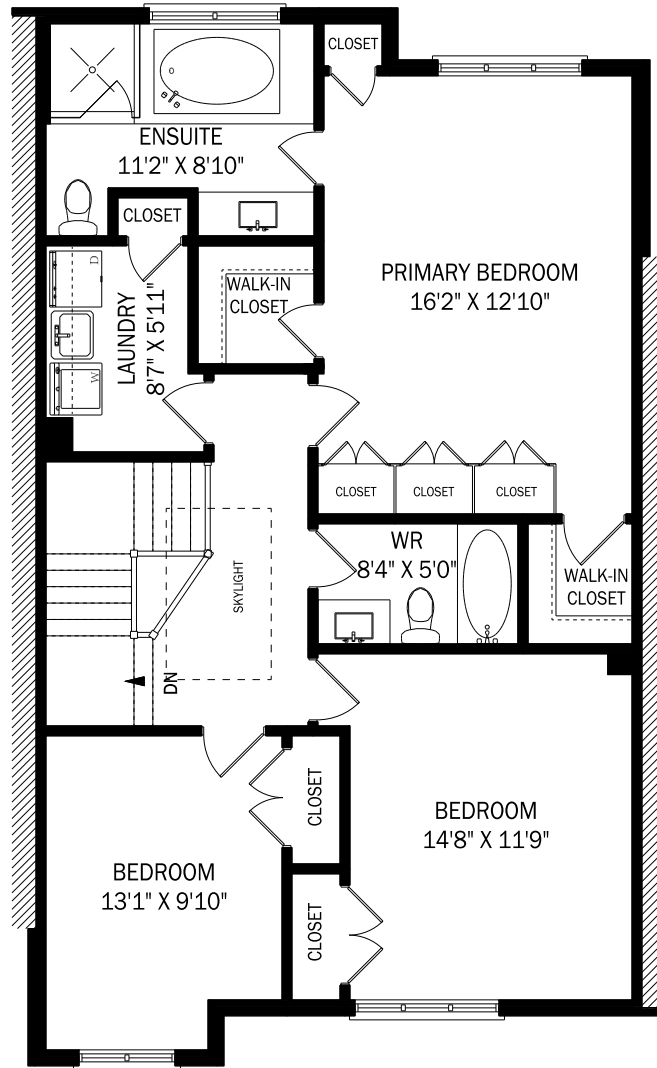

34-2400 NEYAGAWA BOULEVARD, OAKVILLE

CEILING HEIGHT 9'0"

MAIN FLOOR - 1075 SQUARE FEET

34-2400 NEYAGAWA BOULEVARD, OAKVILLE

CEILING HEIGHT 8'0"

SECOND FLOOR - 1059 SQUARE FEET

34-2400 NEYAGAWA BOULEVARD, OAKVILLE

CEILING HEIGHT 9'1"

GROUND FLOOR - 676 SQUARE FEET