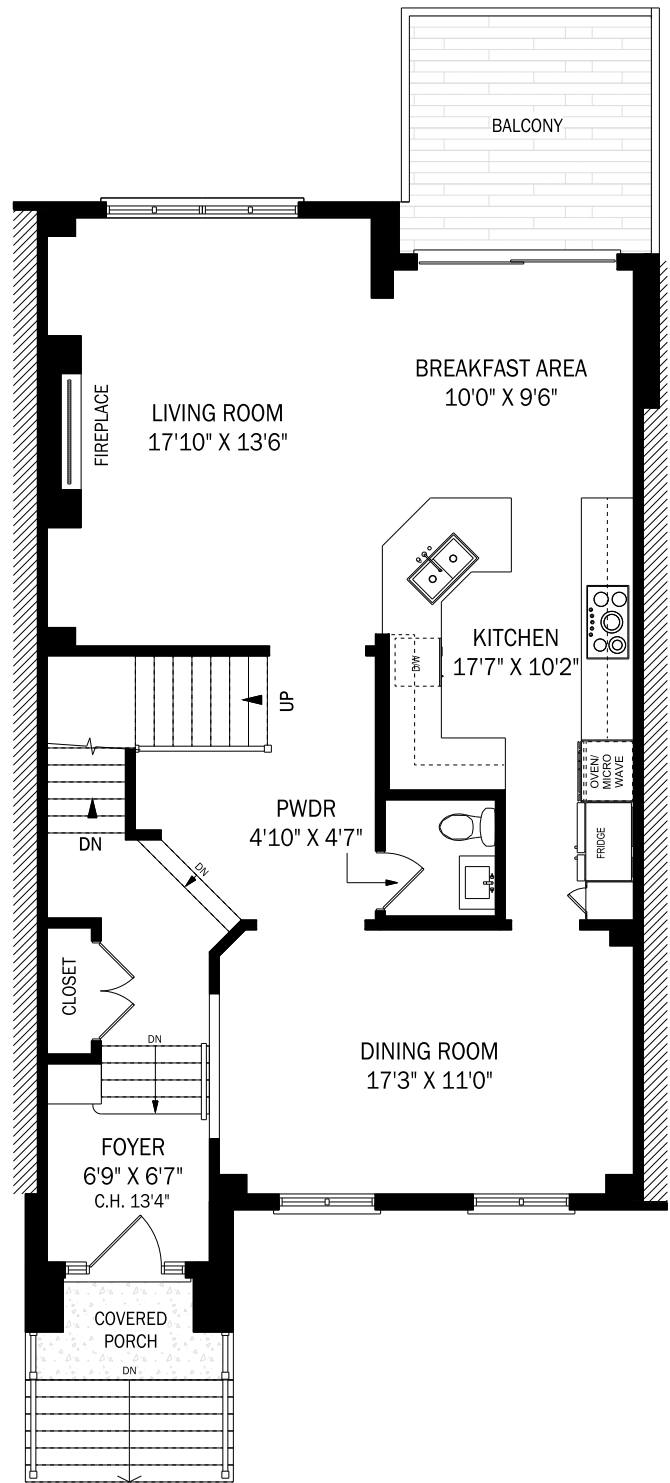

34-2400 NEYAGAWA BOULEVARD, OAKVILLE

CEILING HEIGHT 9'0"

MAIN FLOOR - 1075 SQUARE FEET

34-2400 NEYAGAWA BOULEVARD, OAKVILLE

CEILING HEIGHT 8'0"

SECOND FLOOR - 1059 SQUARE FEET

34-2400 NEYAGAWA BOULEVARD, OAKVILLE

CEILING HEIGHT 9'1"

GROUND FLOOR - 676 SQUARE FEET